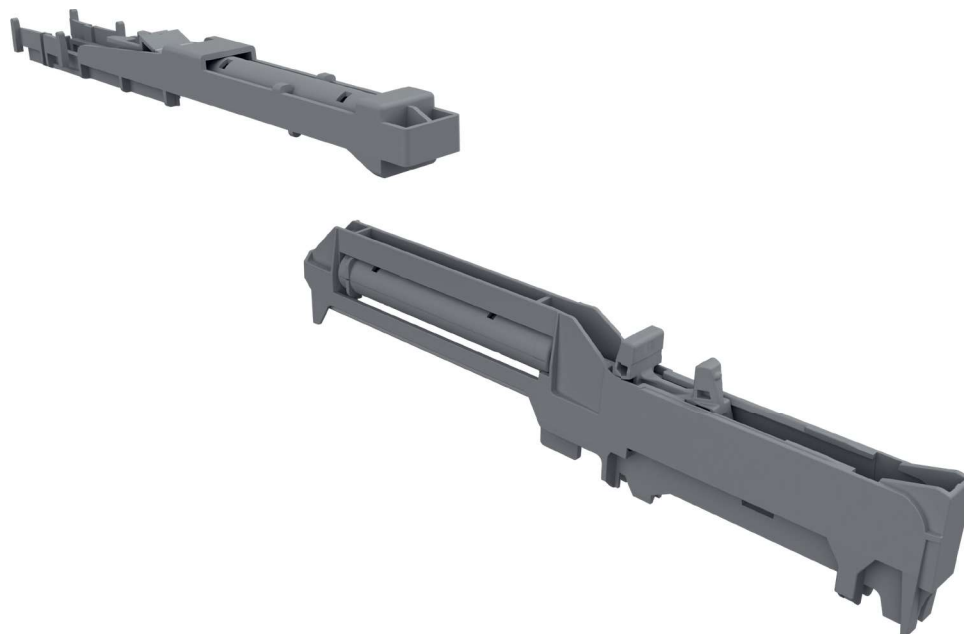

FR 771A ECD | Easy Close Device Retrofit-Kit for Vertical Pantry Pull-Out Slide System FR 771A

Specifications

-  synthetic material, steel
-  +5 °C to +40 °C
+41 °F to +104 °F

Characteristics

- Simple assembly due to plug-in system the vertical pantry pull-out slide system FR 771A is already prepared for the installation of the Easy Close Device retrofit-kit.
- reliable, silent self closing device
- The easy close / self-closing and slam-resistant function is not compromised by varying load conditions.

Delivery Set

- top slide:**
 - 1 x attachable damping system
- bottom slide:**
 - 1 x attachable damping system
 - assembly instruction

Designation

FR 771A ECD – Retrofit-kit for vertical pantry pull-out slide system FR 771A